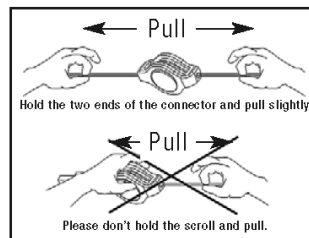

### Mini Optical Mouse / Retractable Cable

The Mini Optical Mouse requires no driver or software. Simply plug it in and the computer will detect automatically.

#### Operating Instructions:

To extend the USB cord, hold the mouse in one hand and the USB connector in the other.

**Pull both ends of the cord away from the cord wheel at the same time.**

To retract the USB cord, extend both ends of the cord slightly and release quickly.

When the ideal length of USB cord is fixed, plug the mouse USB connector into your PC's USB port and you are ready to go.